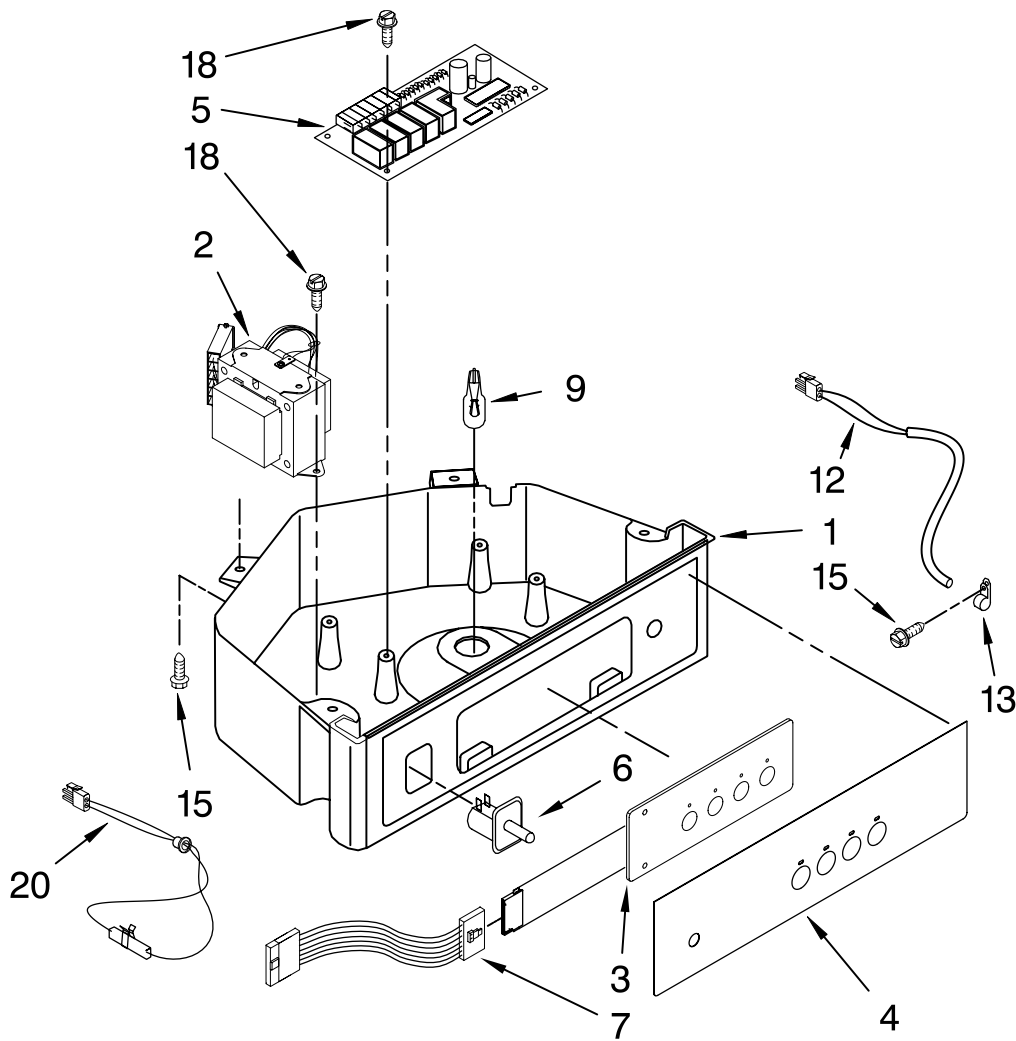

For Models: KUIC18PNTS2
(Stainless Steel)

Illus. No.	Part No.	DESCRIPTION
1	W10217917	Valve, Complete Water
2	2217286	Tube, Plastic
3	488208	Screw
4	2185523	Dispenser, Water
5	2217269	Evaporator
6	2313705	Pump, Drain
7	2313851	Tube, Reservoir Pump
8	2172593	Tube, Water Fill
9	488660	Nut, Speed
10	836667	Spacer
11	2208539	Fastener, Pushnut
12	489443	Screw
13	2185625	Reservoir, Water Slide
14	2185626	Tube
15	2313890	Hose, Overflow
16	2217378	Bracket-Reservoir
17	2313603	Bracket, Front and Rear
18	2313602	Bracket, Side Left and Right
19	2185681	Harness, Grid
20	2208427	Support, Bracket Evaporator/Grid
21	2313604	Guide, Ice Grid
22	W10136146	Tube
24	2310169	Wire Assembly (Valve)
25	8281193	Screw
26	3400886	Screw 8-18 x 1 1/4
28	2313637	Grid Assembly (Complete)
29	2174754	Wire, Grid Cutter
30	8281192	Screw
31	2208365	Cover, Grid
32	8281228	Thumbscrew
33	2324334	Reservoir, Water
34	3400884	Screw 8-18 x 5/8
35	2185696	Cap, Drain
36	3400909	Nut, Push-In

FOR ORDERING INFORMATION REFER TO PARTS PRICE LIST

PUMP PARTS

For Models: KUIC18PNTS2

(Stainless Steel)

Illus. No.	Part No.	DESCRIPTION
1	2313628	Pump-Recirculating
2	3400884	Screw 8-18 x 5/8
3	2185677	Cover, Pump
4	2313844	Bracket, Connector Assembly
5	2313627	Bracket-Pump
6	2313643	Sensor-Water Level
8	2310092	Wiring Harness Main To Pump
9	2313702	Pump Assembly

FOR ORDERING INFORMATION REFER TO PARTS PRICE LIST

CONTROL PANEL PARTS

For Models: KUIC18PNTS2
(Stainless Steel)

Illus. No.	Part No.	DESCRIPTION
1	2185738	Box, Control
2	2310139	Transformer
3	2304122	Assembly, Switch (ALSO ORDER #4)
4	2313693	Overlay
5	W10141364	Control Board
6	2149705	Switch, Plunger Grid/ Light
7	2187585	Wire Assy-Active Overlay Jumper
9	745362	Bulb
12	2313633	Thermostat, Bin
13	2185825	Clamp
15	3400884	Screw 8-18 x 5/8
18	3400850	Screw 8-16 x 3/8
20	2313635	Thermister, Ice Control